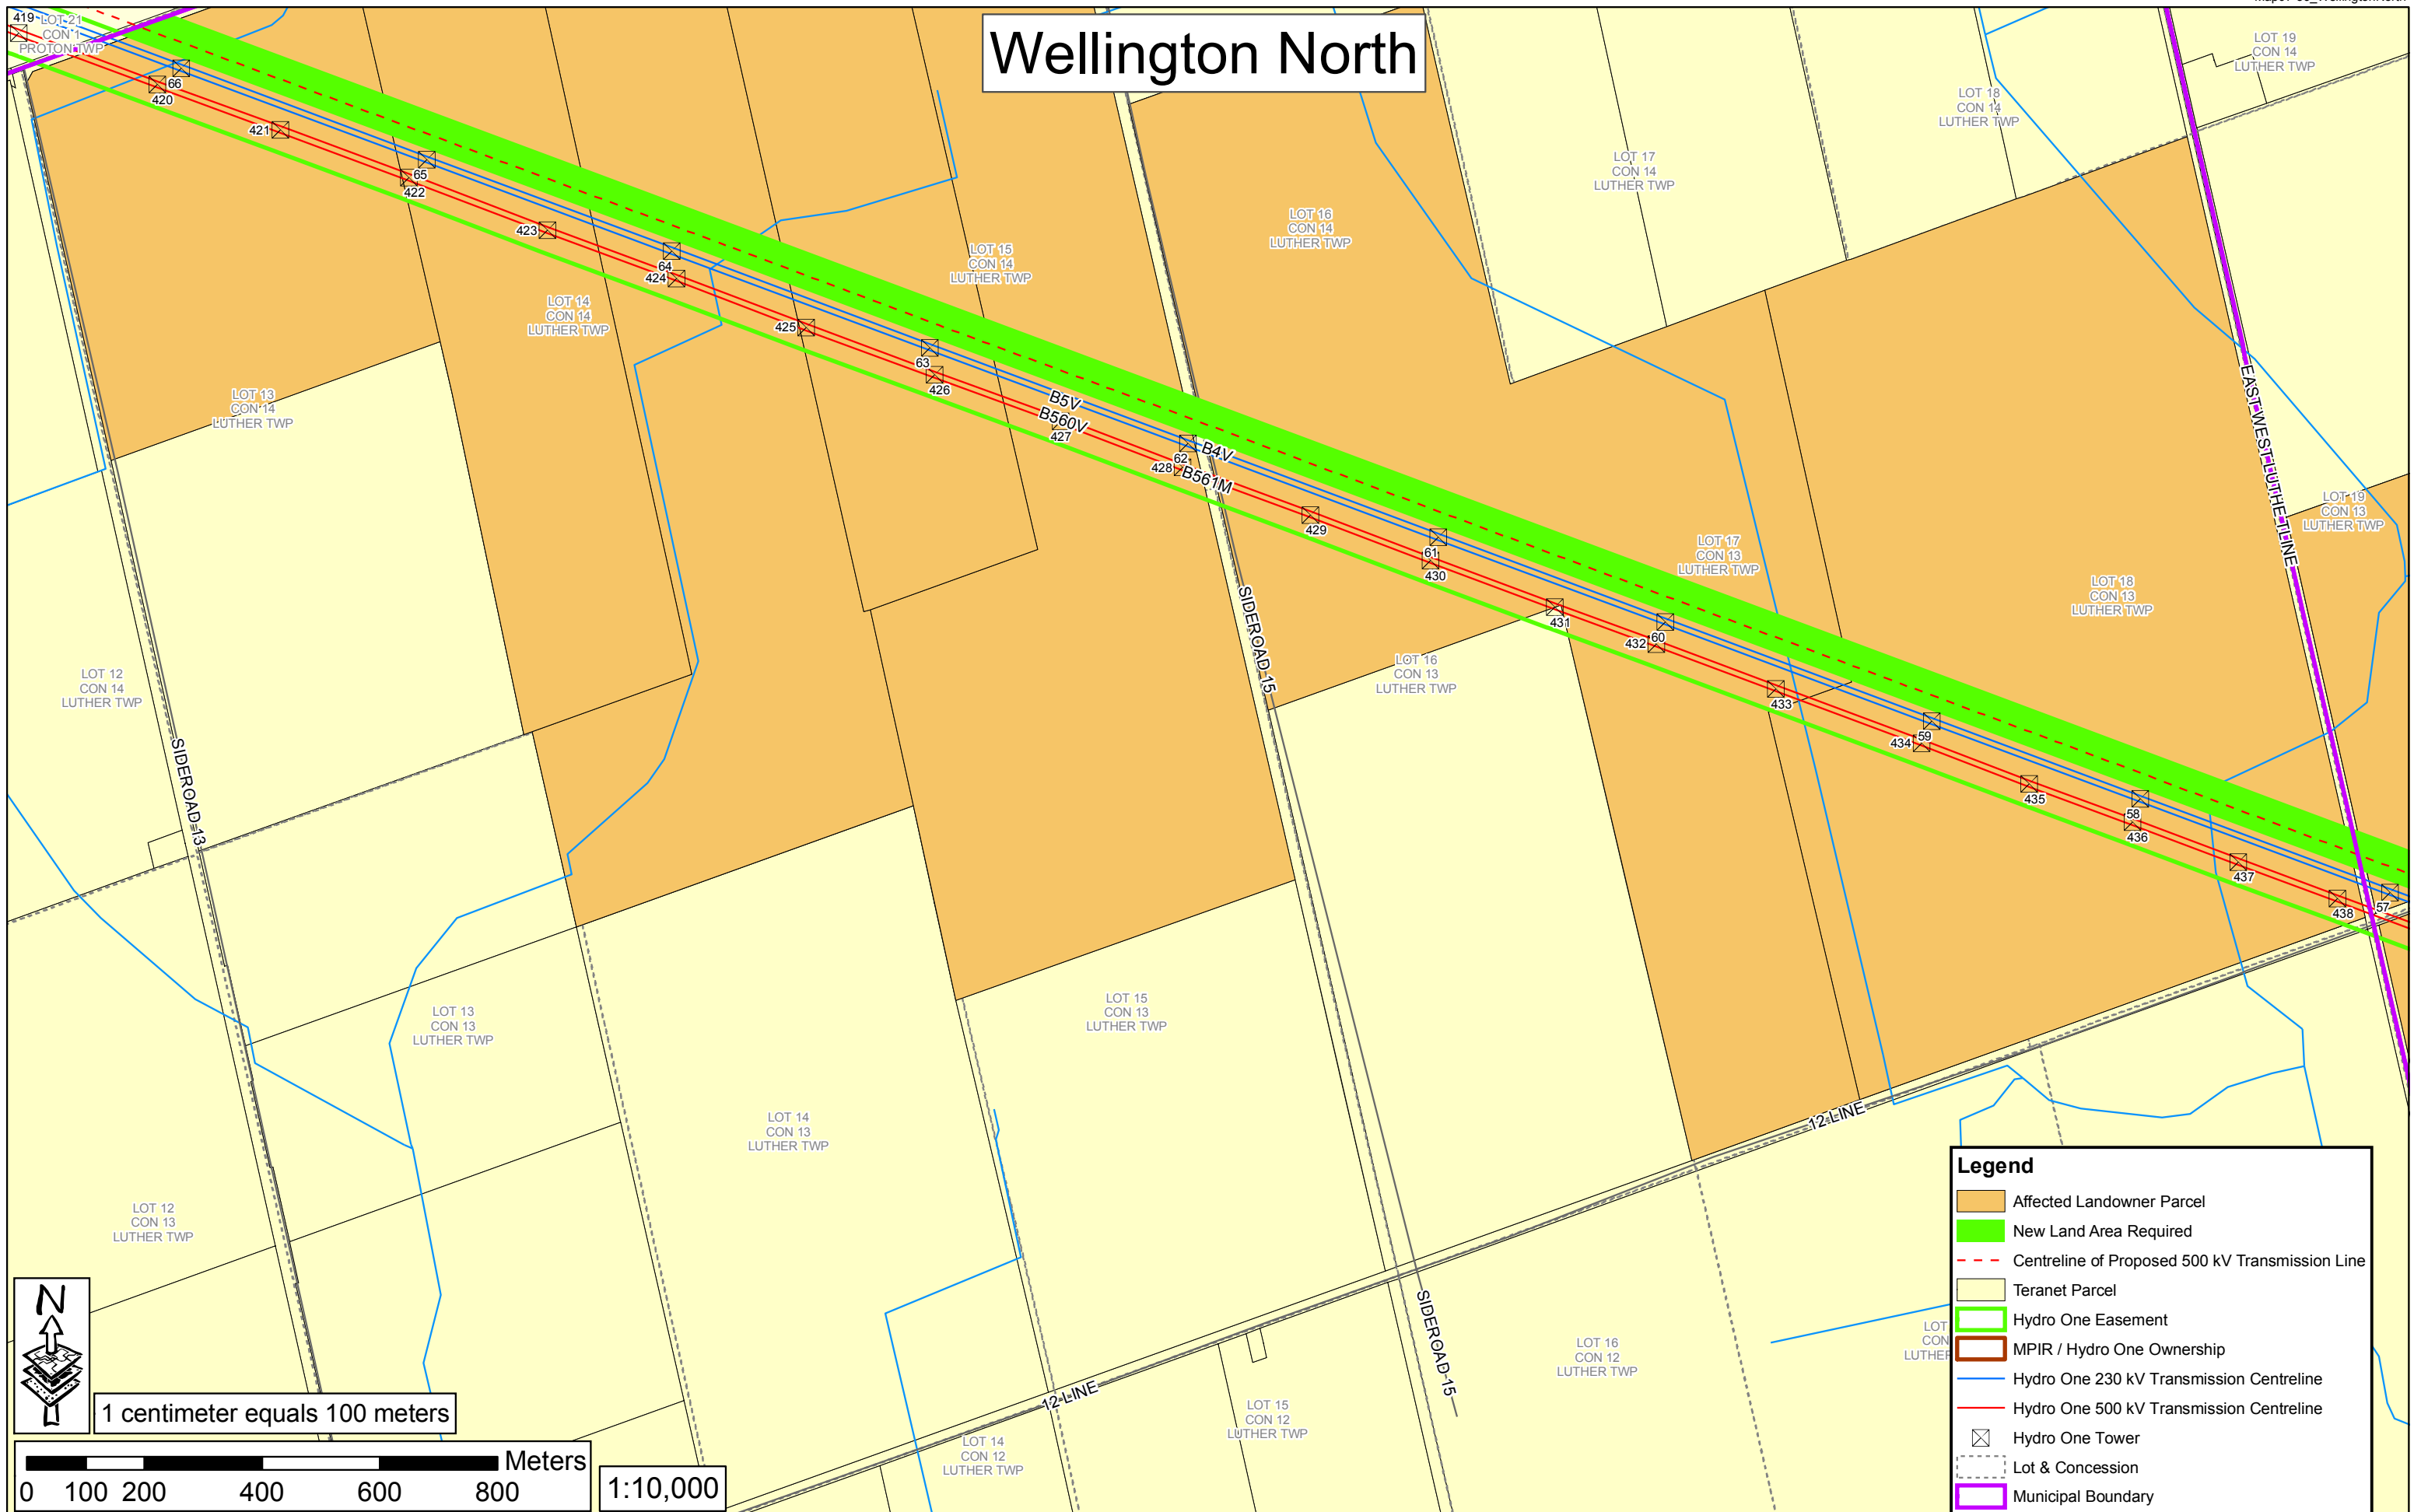

# Wellington North

1 centimeter equals 100 meters

1:10,000

**Legend**

- Affected Landowner Parcel
- New Land Area Required
- Centreline of Proposed 500 kV Transmission Line
- Teranet Parcel
- Hydro One Easement
- MPIR / Hydro One Ownership
- Hydro One 230 kV Transmission Centreline
- Hydro One 500 kV Transmission Centreline
- ⊠ Hydro One Tower
- Lot & Concession
- Municipal Boundary