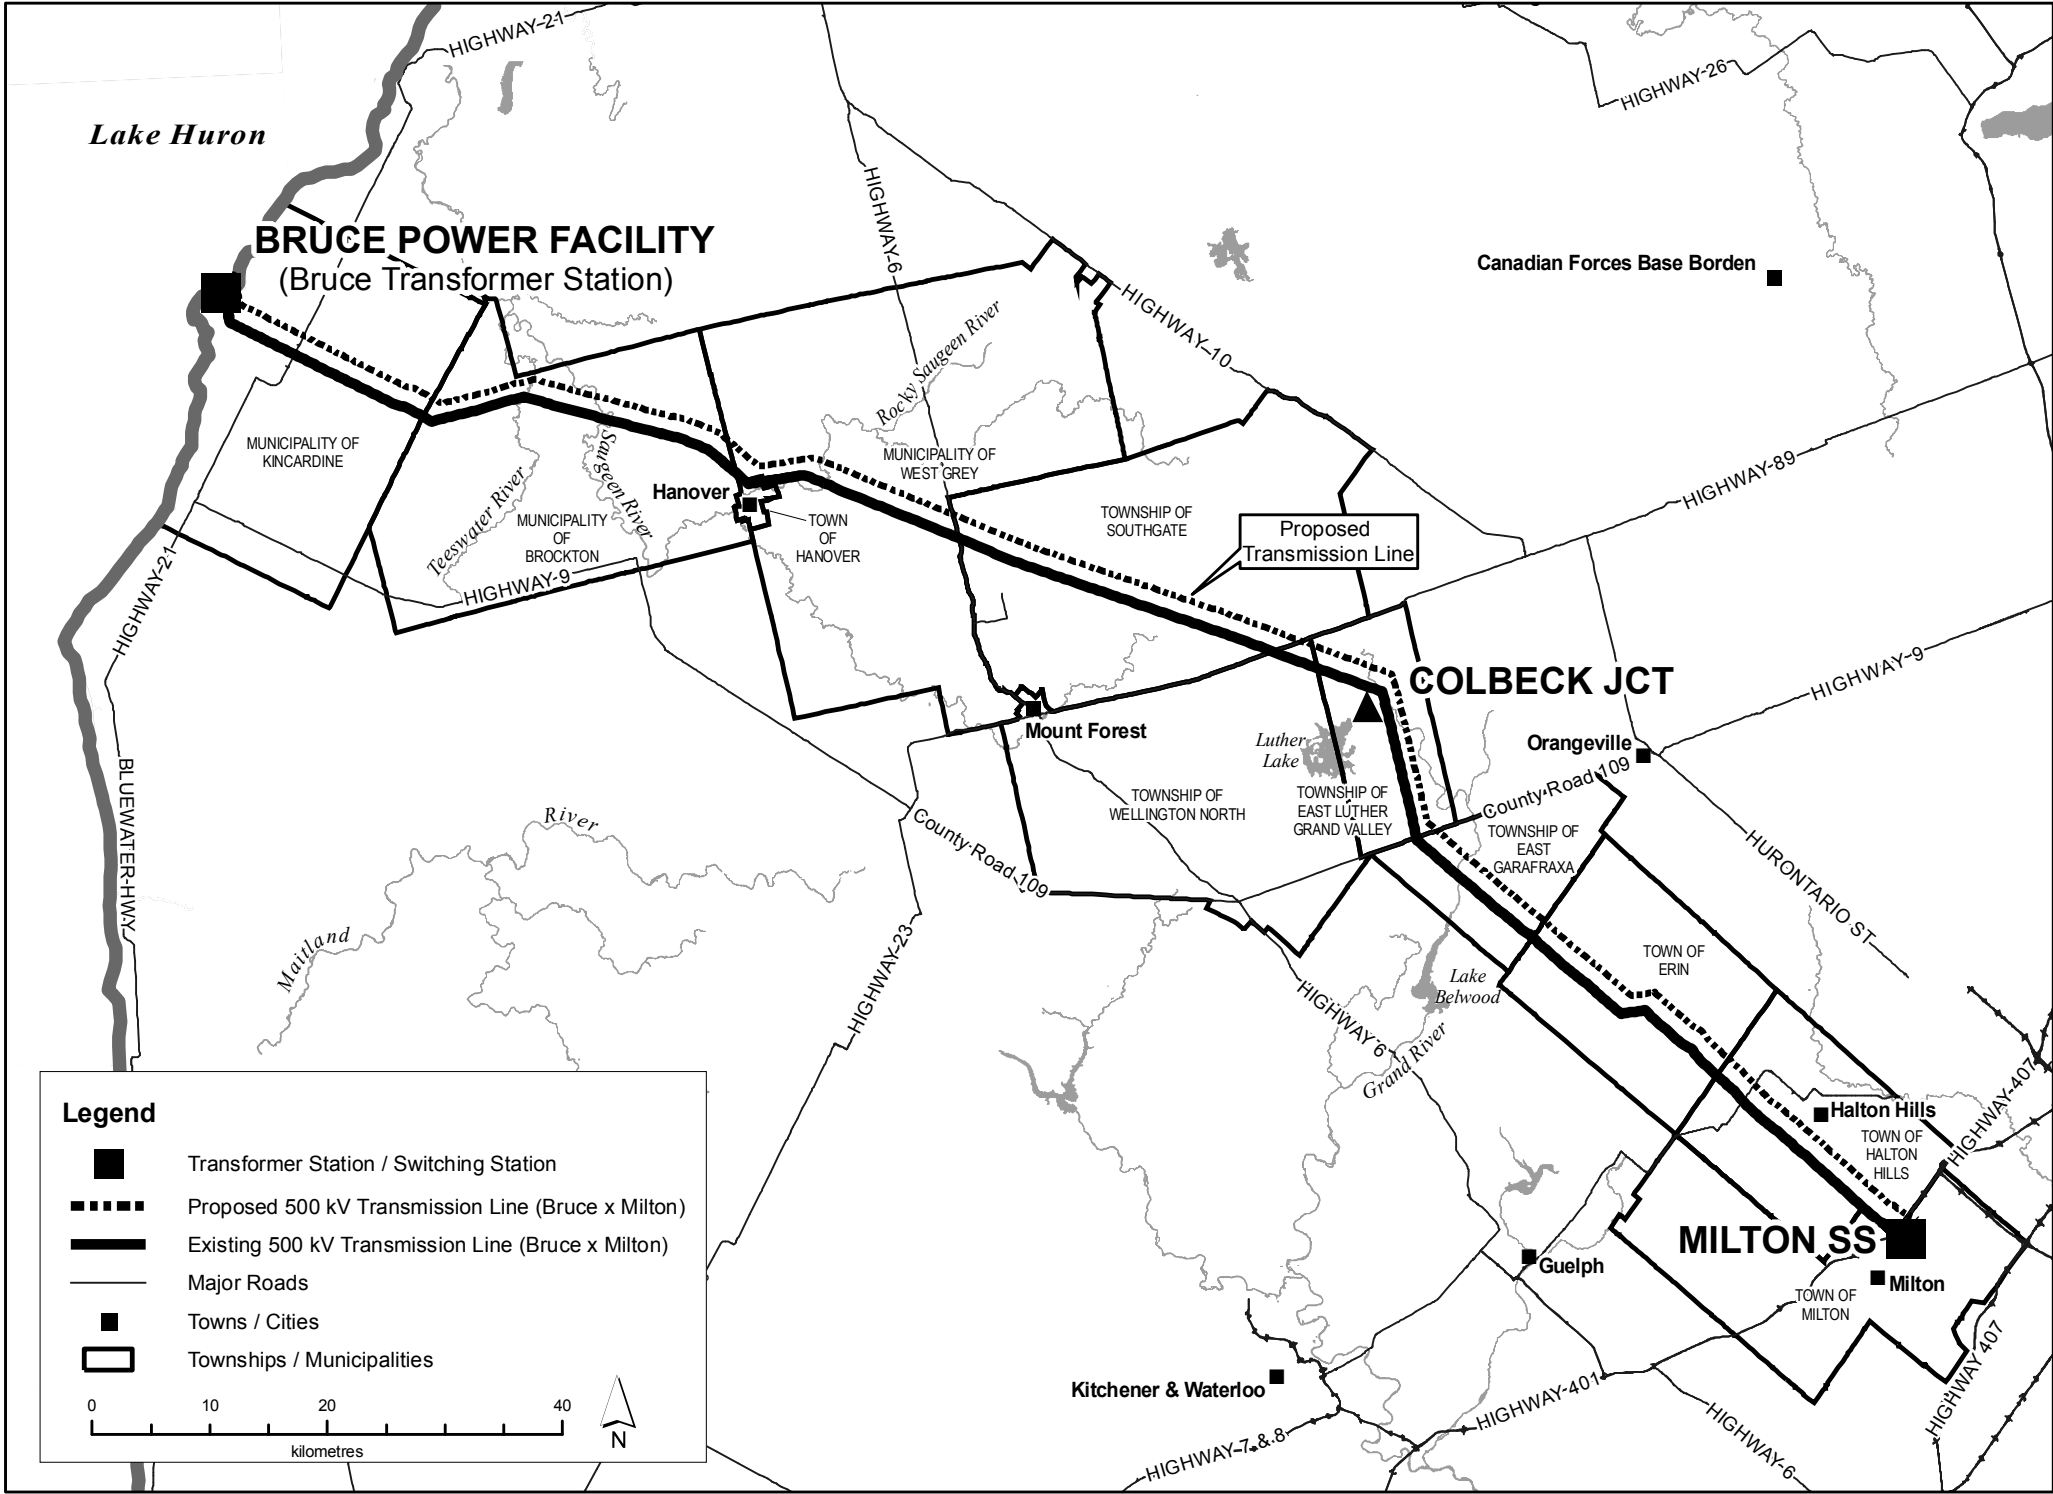

Location Map Bruce to Milton Transmission Reinforcement Project

Bruce Transformer Station to Milton Switching Station

Legend

- Transformer Station / Switching Station
- Proposed 500 kV Transmission Line (Bruce x Milton)
- Existing 500 kV Transmission Line (Bruce x Milton)
- Major Roads
- Towns / Cities
- Townships / Municipalities

0 10 20 40
kilometres

N