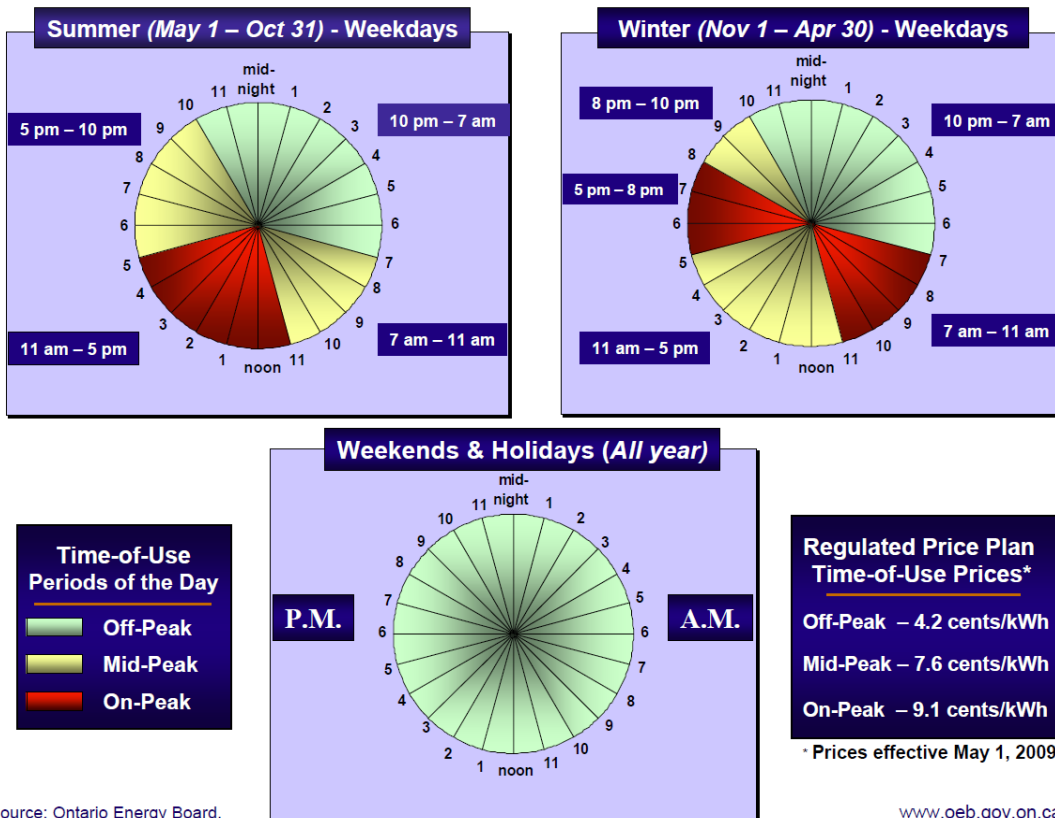

New Time-of-Use Pricing Periods – Effective Nov 1, 2009

Old Time-of-Use Pricing Periods – Expire Oct. 31, 2009