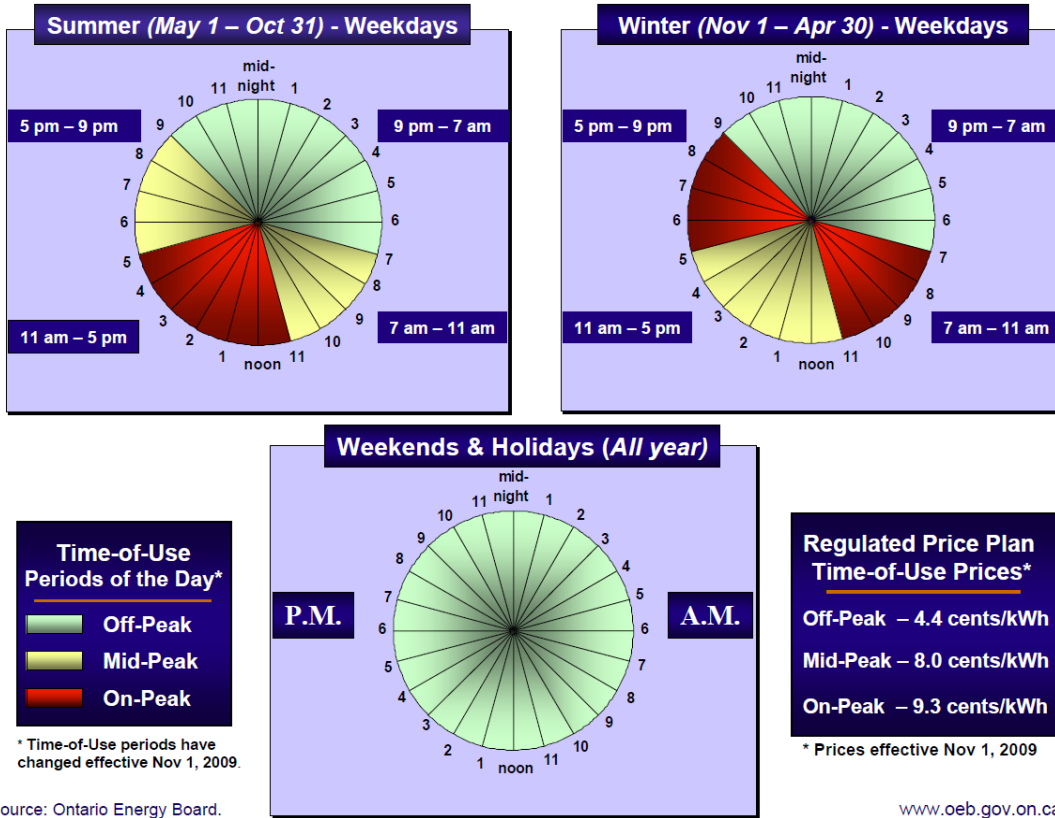

New Time-of-Use Pricing Periods – Effective Nov 1, 2009

Old Time-of-Use Pricing Periods – Expire Oct. 31, 2009