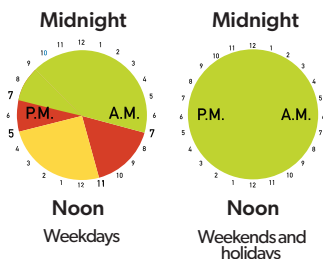

Electricity prices effective November 1, 2021

These prices will appear on the Electricity line of your bill and reflect the electricity you use.

Winter Time-of-Use (TOU) prices per kilowatt hour:

OFF-PEAK 8.2 ¢

MID-PEAK 11.3 ¢

ON-PEAK 17.0 ¢

Winter Tiered prices per kilowatt hour:

You can choose your price plan.

Visit: oeb.ca/choice

Effective November 1, 2021 the Ontario government's Ontario Electricity Rebate will be changed to 17.0%. The prices here do not include other lines on your bill, like delivery. If you have a contract with an electricity retailer, you pay the price agreed upon in the contract, not the price set by the OEB.