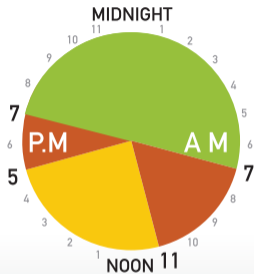

# Ontario Electricity Time-of-use Price Periods

Prices effective  
November 1, 2022

**7.4**  
¢/kWh Off-peak

**10.2**  
¢/kWh Mid-peak

**15.1**  
¢/kWh On-peak

For more information visit [OEB.ca](http://OEB.ca)