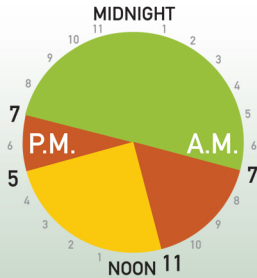

Ontario Electricity Time-of-use Price Periods

Prices effective
May 1, 2018

Summer
(May 1 - October 31)
weekdays

**Weekends and
Statutory Holidays**

Winter
(November 1 - April 30)
weekdays

6.5
¢/kWh **Off-peak**

9.4
¢/kWh **Mid-peak**

13.2
¢/kWh **On-peak**

For more information visit OEB.ca