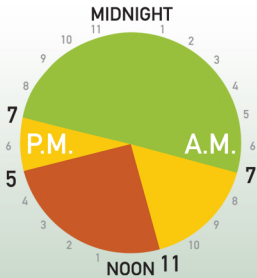

Ontario Electricity Time-of-use Price Periods

Prices effective
May 1, 2018

Summer
(May 1 - October 31)
weekdays

**Weekends and
Statutory Holidays**

Winter
(November 1 - April 30)
weekdays

6.5
¢/kWh **Off-peak**

9.4
¢/kWh **Mid-peak**

13.2
¢/kWh **On-peak**

For more information visit OEB.ca