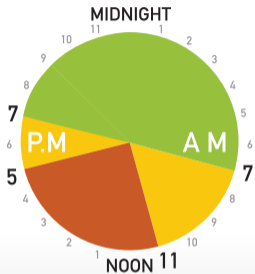

Ontario Electricity Time-of-use Price Periods

Prices effective
February 23, 2021

8.5
c/kWh Off-peak

11.9
c/kWh Mid-peak

17.6
c/kWh On-peak

For more information visit OEB.ca