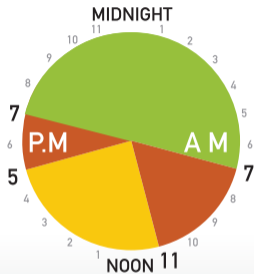

Ontario Electricity Time-of-use Price Periods

Prices effective
February 23, 2021

8.5
c/kWh Off-peak

11.9
c/kWh Mid-peak

17.6
c/kWh On-peak

For more information visit OEB.ca