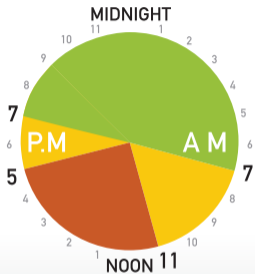

Ontario Electricity Time-of-use Price Periods

Prices effective
November 1, 2021

8.2
c/kWh Off-peak

11.3
c/kWh Mid-peak

17.0
c/kWh On-peak

For more information visit OEB.ca