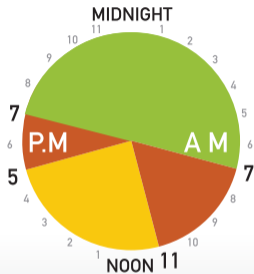

Ontario Electricity Time-of-use Price Periods

Prices effective
November 1, 2021

8.2
c/kWh Off-peak

11.3
c/kWh Mid-peak

17.0
c/kWh On-peak

For more information visit OEB.ca